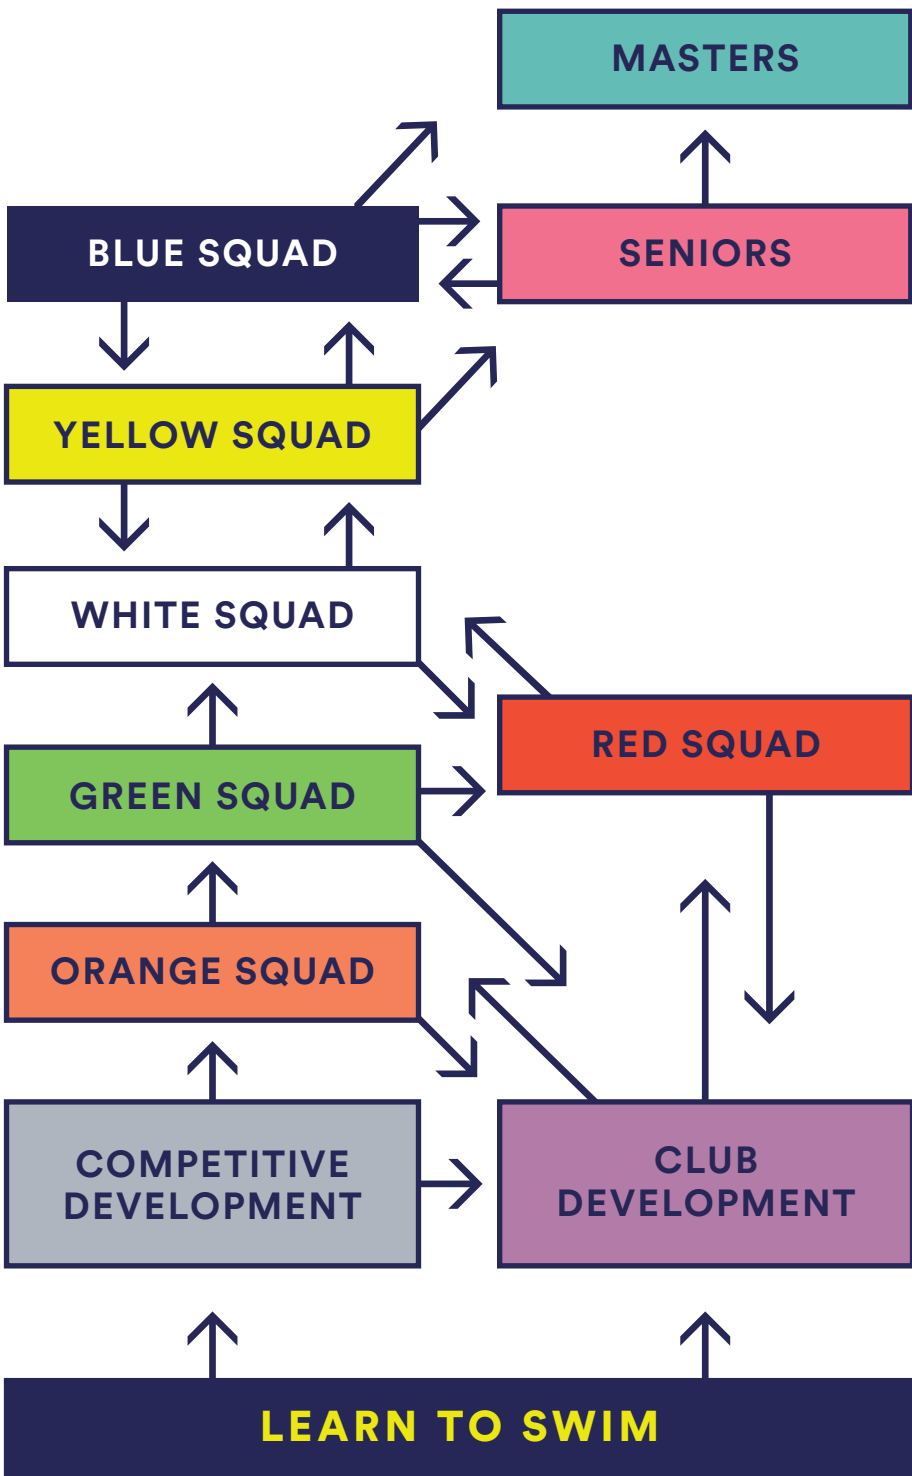

# LVSC Squad Pathway 2025

| SQUAD LEADS |
|-------------|
| PETE        |
| PAULINE     |
| PAULINE     |
| PAULINE     |
| GEMMA       |
| LORRAINE    |
| NIGEL       |
| NIGEL       |
| ANDY        |
| JASON       |